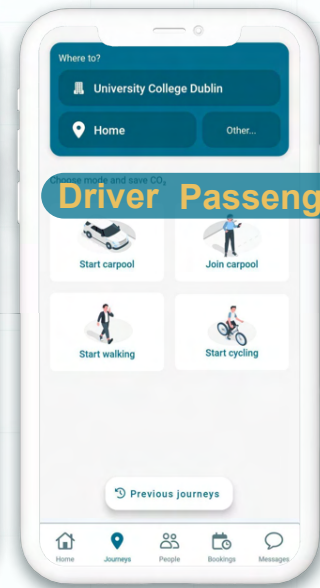

**START A JOURNEY
IN THREE STEPS**

1. Driver starts a journey
2. Passenger starts a journey.
3. Passenger clicks "connect" to join.

**START A PRE-BOOKED
JOURNEY**

**START A JOURNEY
IN REAL TIME**