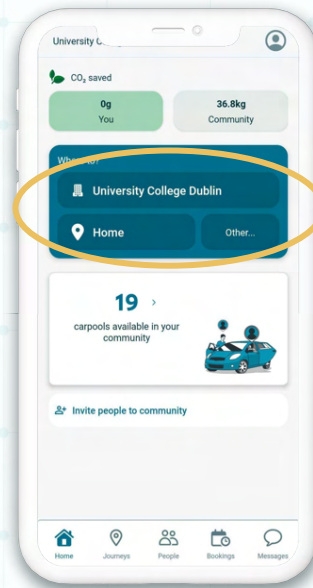

**START A JOURNEY
IN THREE STEPS**

1. Driver starts a journey
2. Passenger starts a journey.
3. Passenger clicks "connect" to join.

**START A PRE-BOOKED
JOURNEY**

**START A JOURNEY
IN REAL TIME**